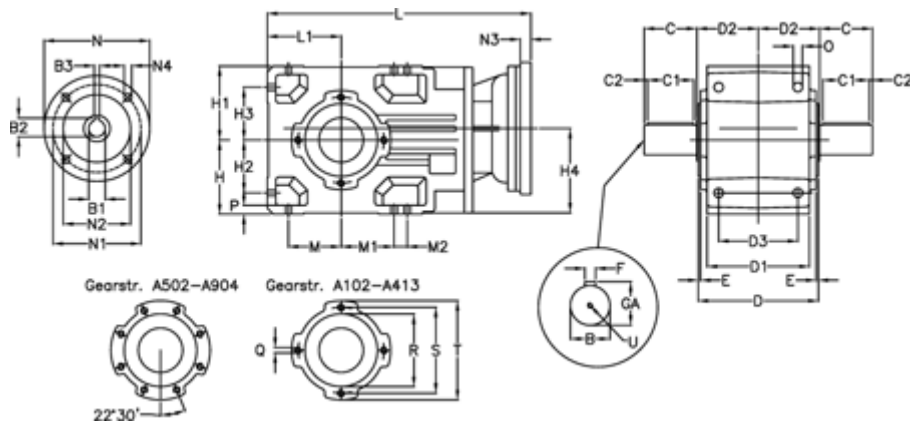

Article number: 29600102382225
 Description: Bevel helical gearbox
 A102UD-23,8-P71B5

Measures

B = 25	D1 = 95	H1 = 70	M2 = 0	Q = M8x12
B1 = 14	D2 = 63	H2 = 50.0	N = 160	R = 80
B2 = 16.3	D3 = 75	H3 = 50.0	N1 = 130	S = 100
B3 = 5	Description = A102UD-xx-P71 B5	H4 = 83.0	N2 = 110	T = 120
C = 45	E = 3.0	L = 282.5	N3 = 0	U = M8x19
C1 = 35	F = 8	L1 = 70	N4 = M8x16	
C2 = 5.0	GA = 28.0	M = 50.0	O = 9.5	
D = 117	H = 70	M1 = 50.0	P = 9	